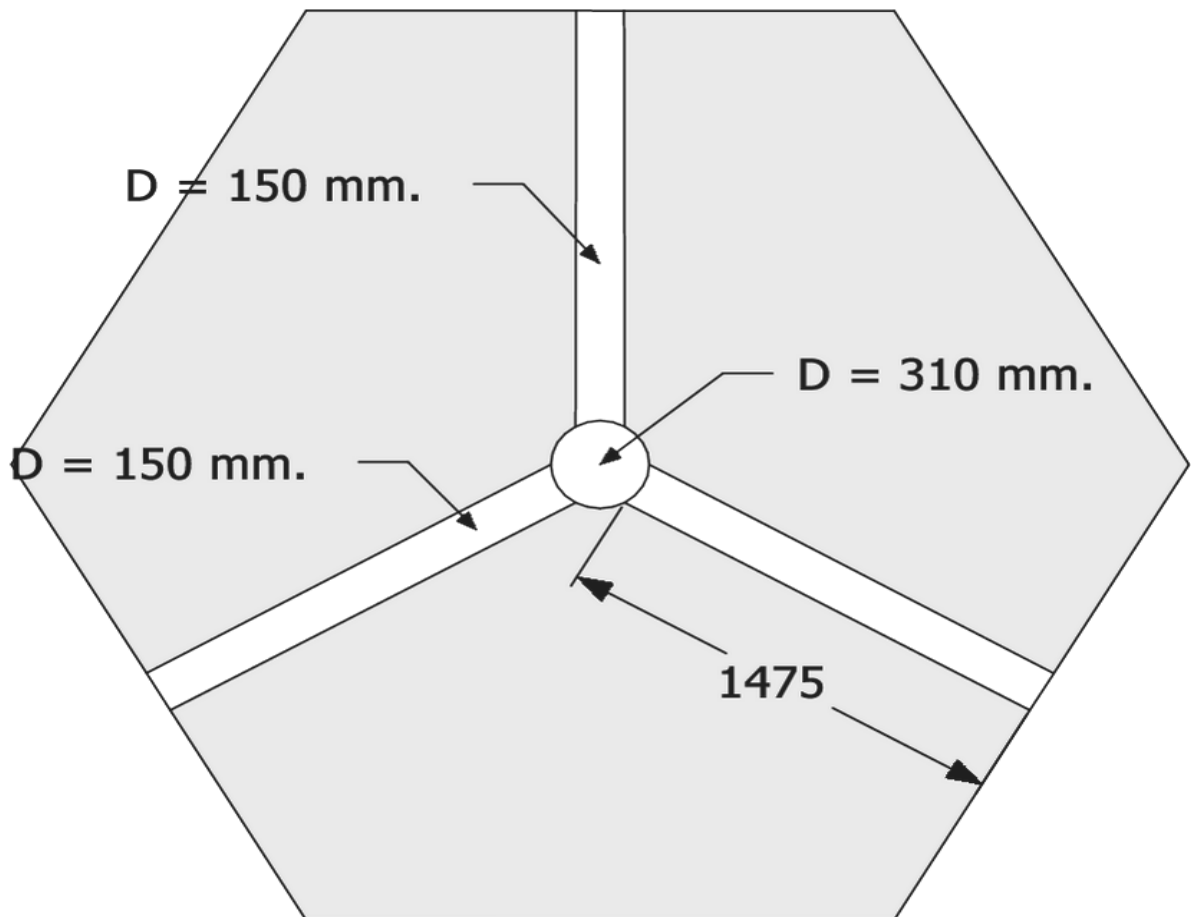

Grillkota 9,0

Montageanleitung * Assembly instruction

1/24