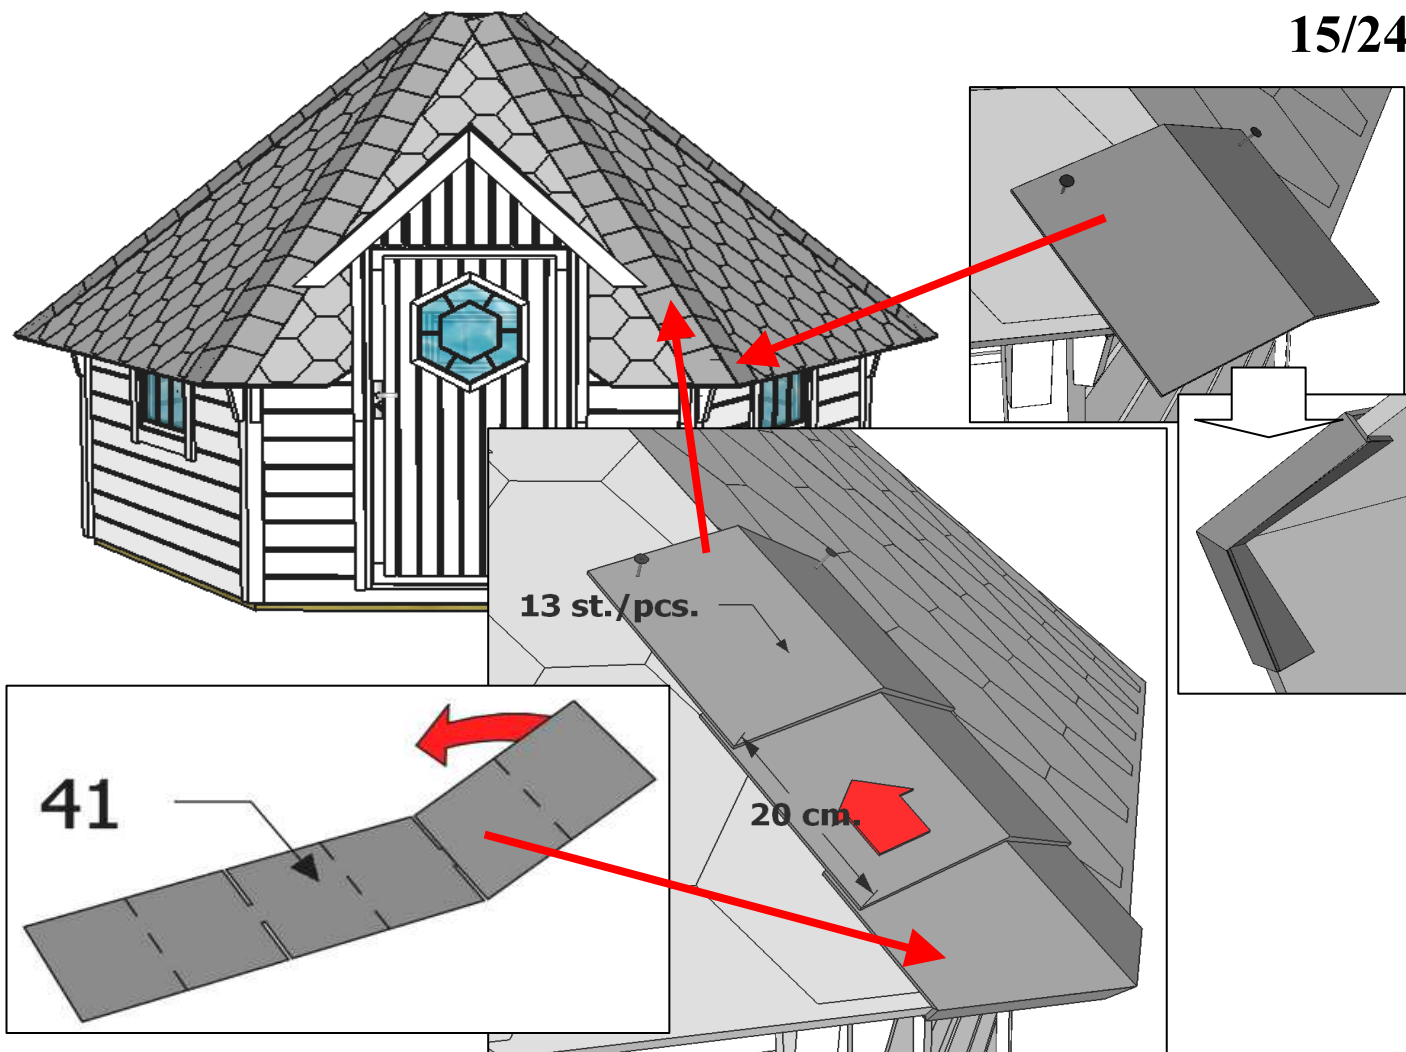

Grillkota 9,0

Montageanleitung * Assembly instruction

15/24

30 + **30**

4 x 70	12