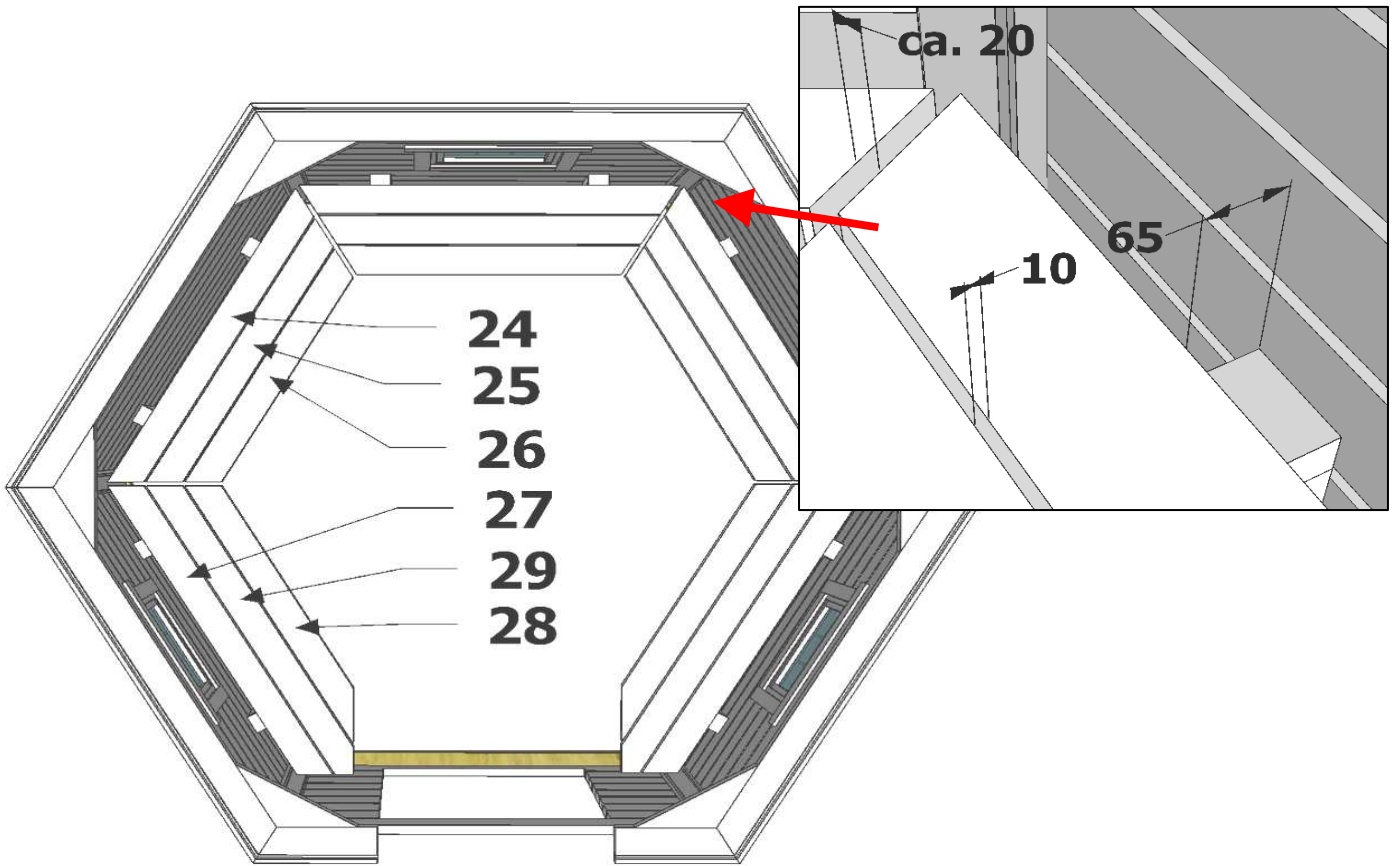

Montageanleitung * Assembly instruction

17/24

+ 23

4 x 70

30

Grillkota 9,0

Montageanleitung * Assembly instruction

18/24