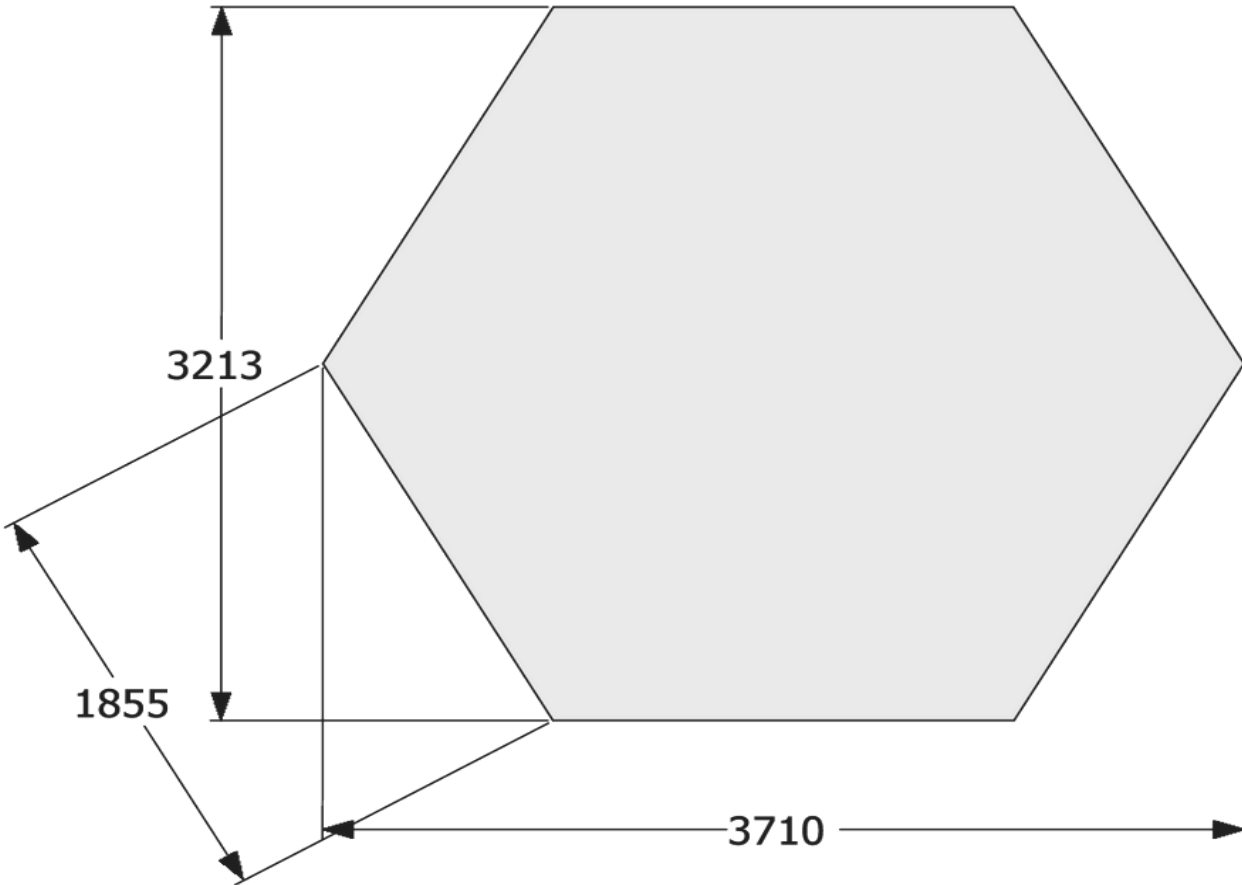

Grillkota 9,0

Montageanleitung * Assembly instruction

1/24