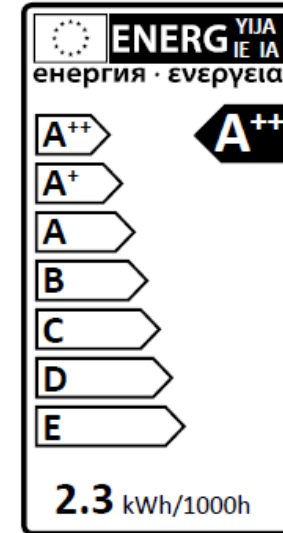

Lukida 40

3 Watt	On/Off 5.000	Failure < 5% after 1000h
190 Lumen	Non dimmable	Failure < 10% after 6000h
3000 Kelvin	Instant full light	Flux > 80% after 6000h
10.000 Hours	Power factor > 0,5	CRI > 65

MR 16 LED
 12 V 3 W GU 5.3
 Art.-Nr. 700 800 076